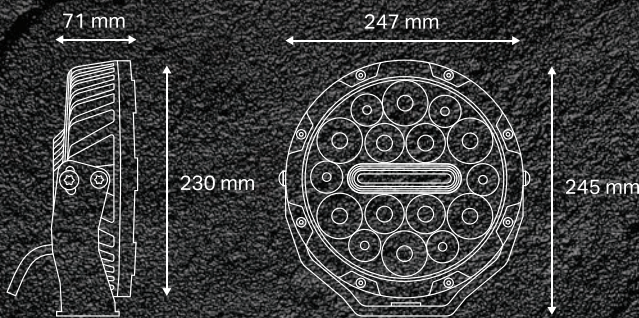

NITRO 140 MAXX

The NITRO 140 Maxx is the latest generation of high performance LED lighting. Utilizing a sophisticated Contrl® optic the light usage is optimised to give width and distance from one reflector. The Widr® option further increases the width, but still giving more than 1 lux @ 1km. The new slim body design allows for fitment to the majority of vehicles and the reduced weight further improves options. Utilizing the proven stainless steel mounting bracket ensures years of trouble free life. Units are supplied complete with clear polycarbonate lens covers, wiring harness and anti-theft nuts.

SPECIFICATIONS

140 Watt

Wattage	140 Watt
Light Source	5W Cree L.E.D's
Light Output - Raw	14020 Lumens/lamp
Light Output - Effective	10600 Lumens/lamp
Voltage	10V - 40V
Current Draw	10.3A @ 13.5V
Operating Temp	-40°C to +80°C
Waterproof Rating	IP68
Connector Type	2 Pin Waterproof
Housing	Die-Cast Alloy
Lens Construction	Polycarbonate
Bracket	4mm Stainless Steel
Colour Temp	4000k or 5700K
Lifespan	50'000 Hours
Diameter	228mm
Net Weight	2.95kg
Mounting Suitable	All Types
Beams Available	Combo & Spread Beam
Warranty	5 Years
Harness Included	Yes