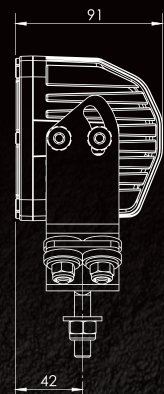

INVADER

The Dura Vision Invader 50w LED work lamp offers the latest in high powered LED technology, designed for use on heavy duty mining vehicles. With a compact design, waterproof to IP69 and vibration ratings of 25G RMS the Invader provides lighting solutions in the most demanding environments. Electronic Thermal management ensures a minimum of 50'000 working hours is achieved, even when used continuously. With a slightly smaller footprint than the Enforcer but utilising a similar 5mm stainless steel bracket the Invader is one of the most versatile lamps available. The Invader is also available as a 24V only option.

SPECIFICATION

Wattage	50 Watt
Light Source	9 x 5W
Light Output (raw)	5698 Lumens
Light Output (effective)	4518 Lumens
Voltage	10V-36V or 24V
Current Draw	2.1A @ 24V
Operating Temp.	-40°C to +85°C
Waterproof Rating	IP69
Connector Type	2 Pin standard Deutsch
Housing	Die-Cast Alloy
Lens Construction	Polycarbonate
Bracket	5mm Stainless Steel
Colour Temp	4000K or 5700K
Lifespan	50'000 Hours
Net Weight	1.8kg
Mounting Suitable	Upright & Pendent
Beams Available	10-110 Deg
Warranty	5 Years
Fixings	Stainless Steel

PART NUMBERS

MULTI-VOLT

24 VOLT

Euro Beam	DV550LEDEU/Y	DV550LED24EU/Y
Wide Flood Beam	DV550LEDWF/Y	DV550LED24WF/Y
Flood Beam	DV550LEDFB/Y	DV550LED24FB/Y