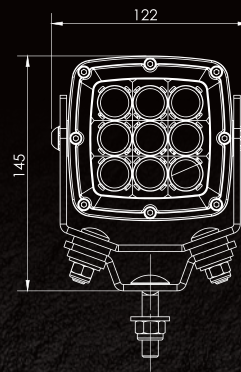

INVADER

The Dura Vision Invader 50w LED work lamp offers the latest in high powered LED technology, designed for use on heavy duty mining vehicles. With a compact design, waterproof to IP69 and vibration ratings of 25G RMS the Invader provides lighting solutions in the most demanding environments. Electronic Thermal management ensures a minimum of 50'000 working hours is achieved, even when used continuously. With a slightly smaller footprint than the Enforcer but utilising a similar 5mm stainless steel bracket the Invader is one of the most versatile lamps available. The Invader is also available as a 24V only option.

SPECIFICATION

Wattage	50 Watt
Light Source	9 x 5W
Light Output (raw)	5698 Lumens
Light Output (effective)	4518 Lumens
Voltage	10V-36V or 24V
Current Draw	2.1A @ 24V
Operating Temp.	-40°C to +85°C
Waterproof Rating	IP69
Connector Type	2 Pin standard Deutsch
Housing	Die-Cast Alloy
Lens Construction	Polycarbonate
Bracket	5mm Stainless Steel
Colour Temp	4000K or 5700K
Lifespan	50'000 Hours
Net Weight	1.8kg
Mounting Suitable	Upright & Pendent
Beams Available	10-110 Deg
Warranty	5 Years
Fixings	Stainless Steel

PART NUMBERS

MULTI-VOLT

24 VOLT

Euro Beam	DV550LEDEU/Y	DV550LED24EU/Y
Wide Flood Beam	DV550LEDWF/Y	DV550LED24WF/Y
Flood Beam	DV550LEDFB/Y	DV550LED24FB/Y