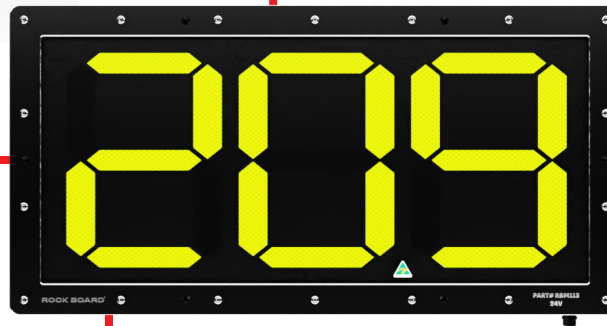

ROCK BOARD[®]

FLEET IDENTIFICATION, MADE EASY

Underground Modular Catalogue

2024/1.1

Designed & Manufactured by AFS

RBM113

FITMENT GUIDE

Products:
Small Modular ID Board. PN. RBM113

Application:
Rock Board® Modular ID Boards can be applied to all underground vehicles, front and rear.

ROCK BOARD®
MADE IN AUSTRALIA, PROVEN GLOBALLY

MODULAR DISPLAY LED NUMBER BOARD

Set Your Own Display
Changeable 3 Number Display

Part No.

RBM113

Voltage

24v

Draw

0.6 Amp @24v

Dimensions

590mm W x 300mm H x 40mm D

Display

3 Number Display

Display Character Height

215mm

Weight

4kg

VEHICLE IDENTIFICATION MADE EASY

Advanced Fleet Signs Address